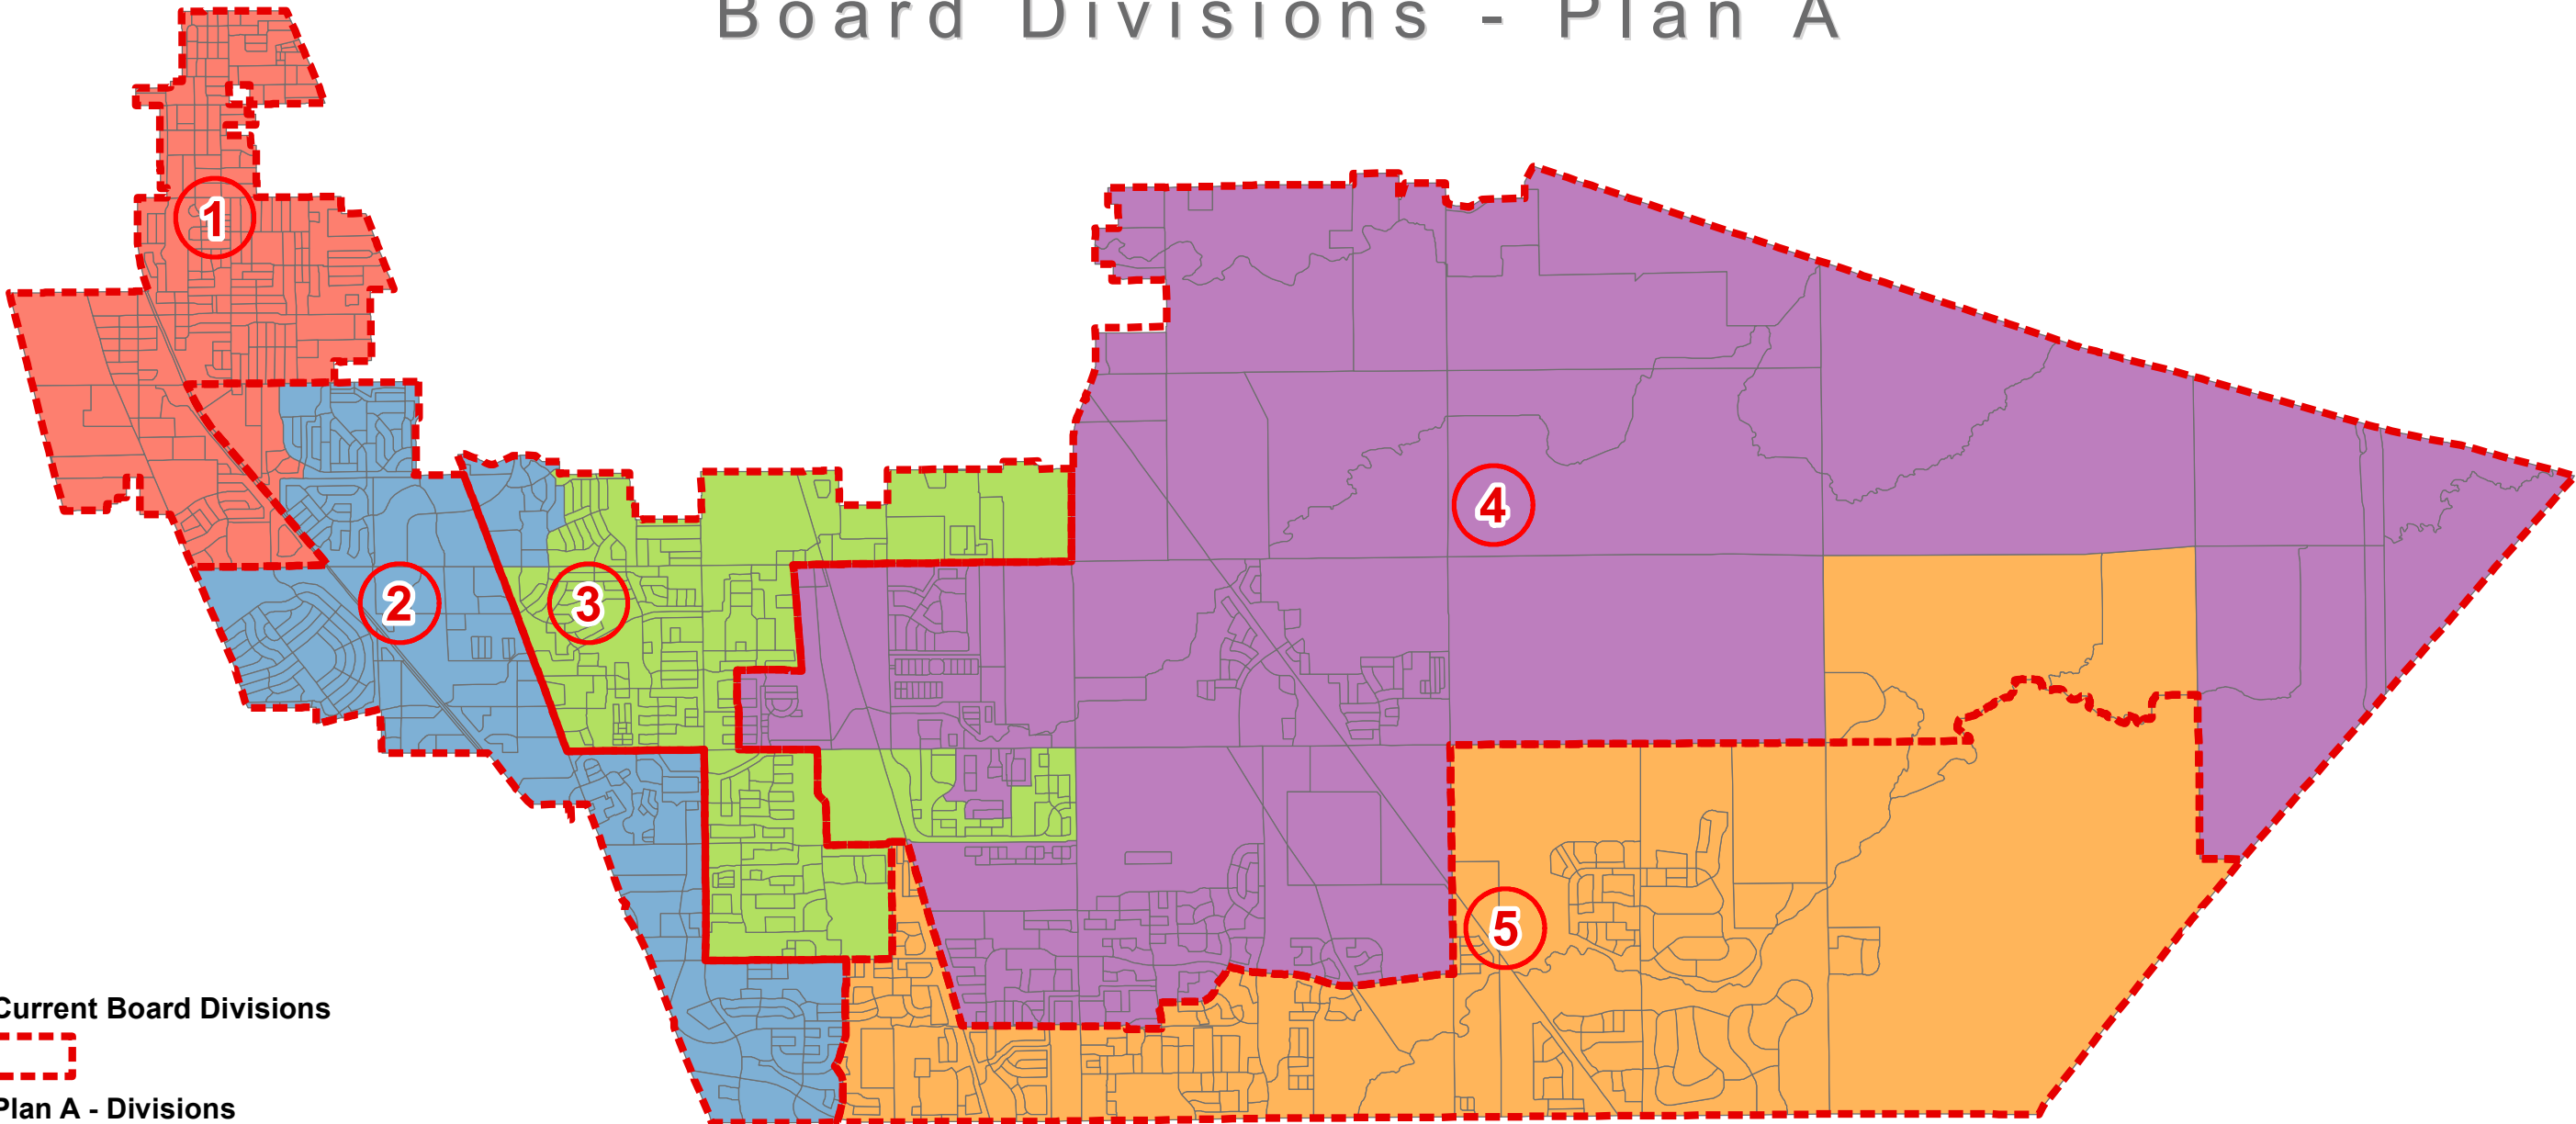

Southgate Recreation & Park District Board Divisions - Plan A

Current Board Divisions

Plan A - Divisions

-  1 - Hall
-  2 - Dills
-  3 - Jackson III
-  4 - Thompson
-  5 - Mejia