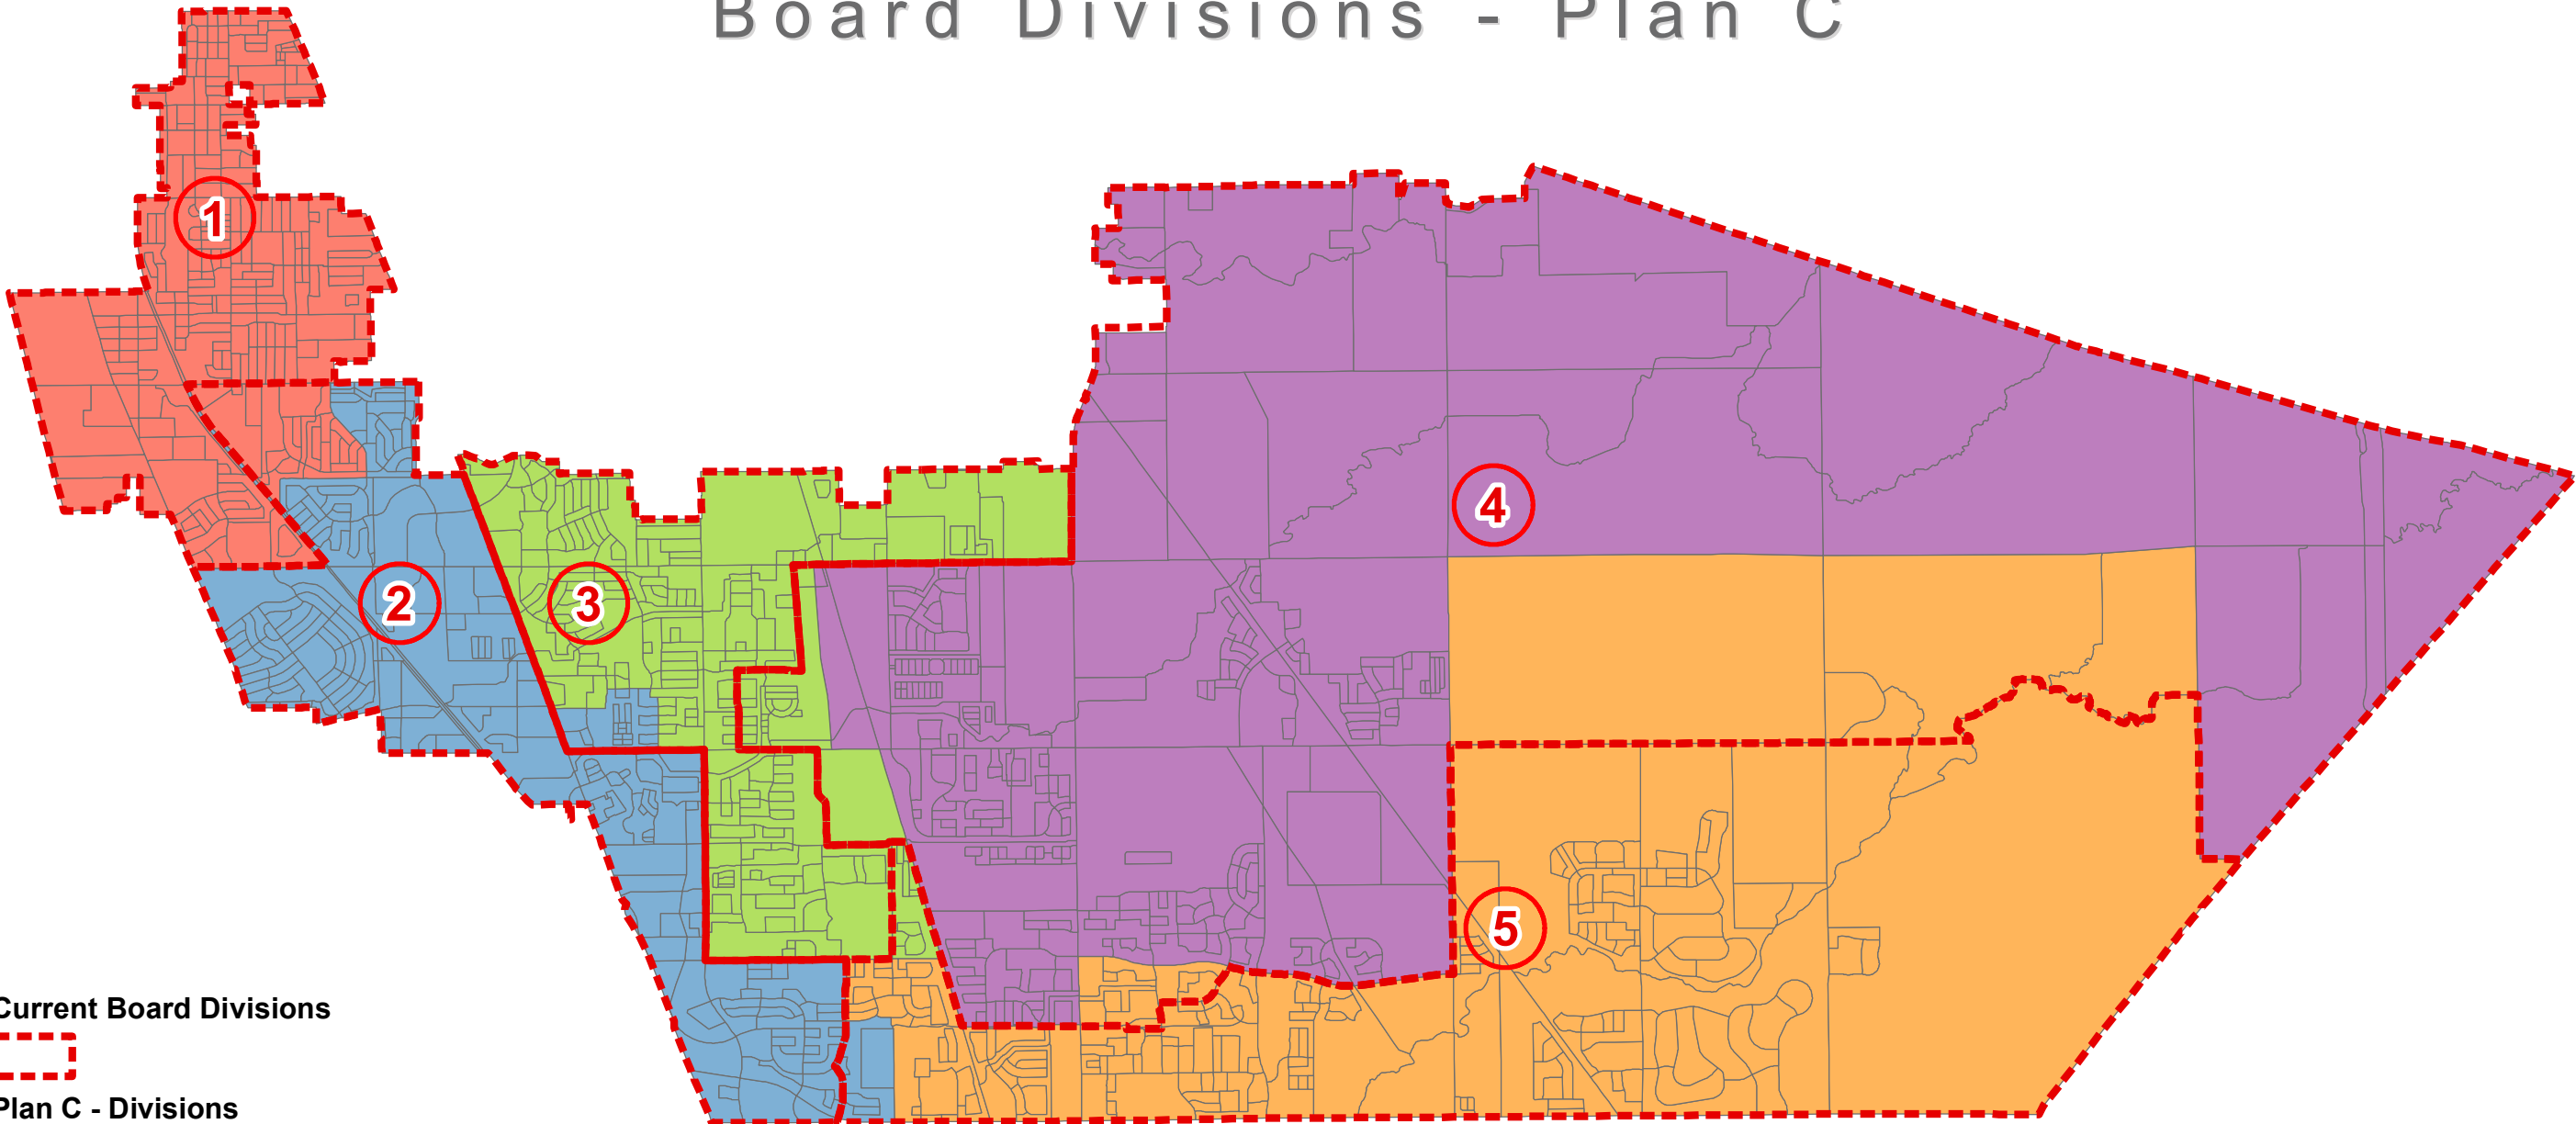

Southgate Recreation & Park District Board Divisions - Plan C

Current Board Divisions

Plan C - Divisions

-  1 - Hall
-  2 - Dills
-  3 - Jackson III
-  4 - Thompson
-  5 - Mejia