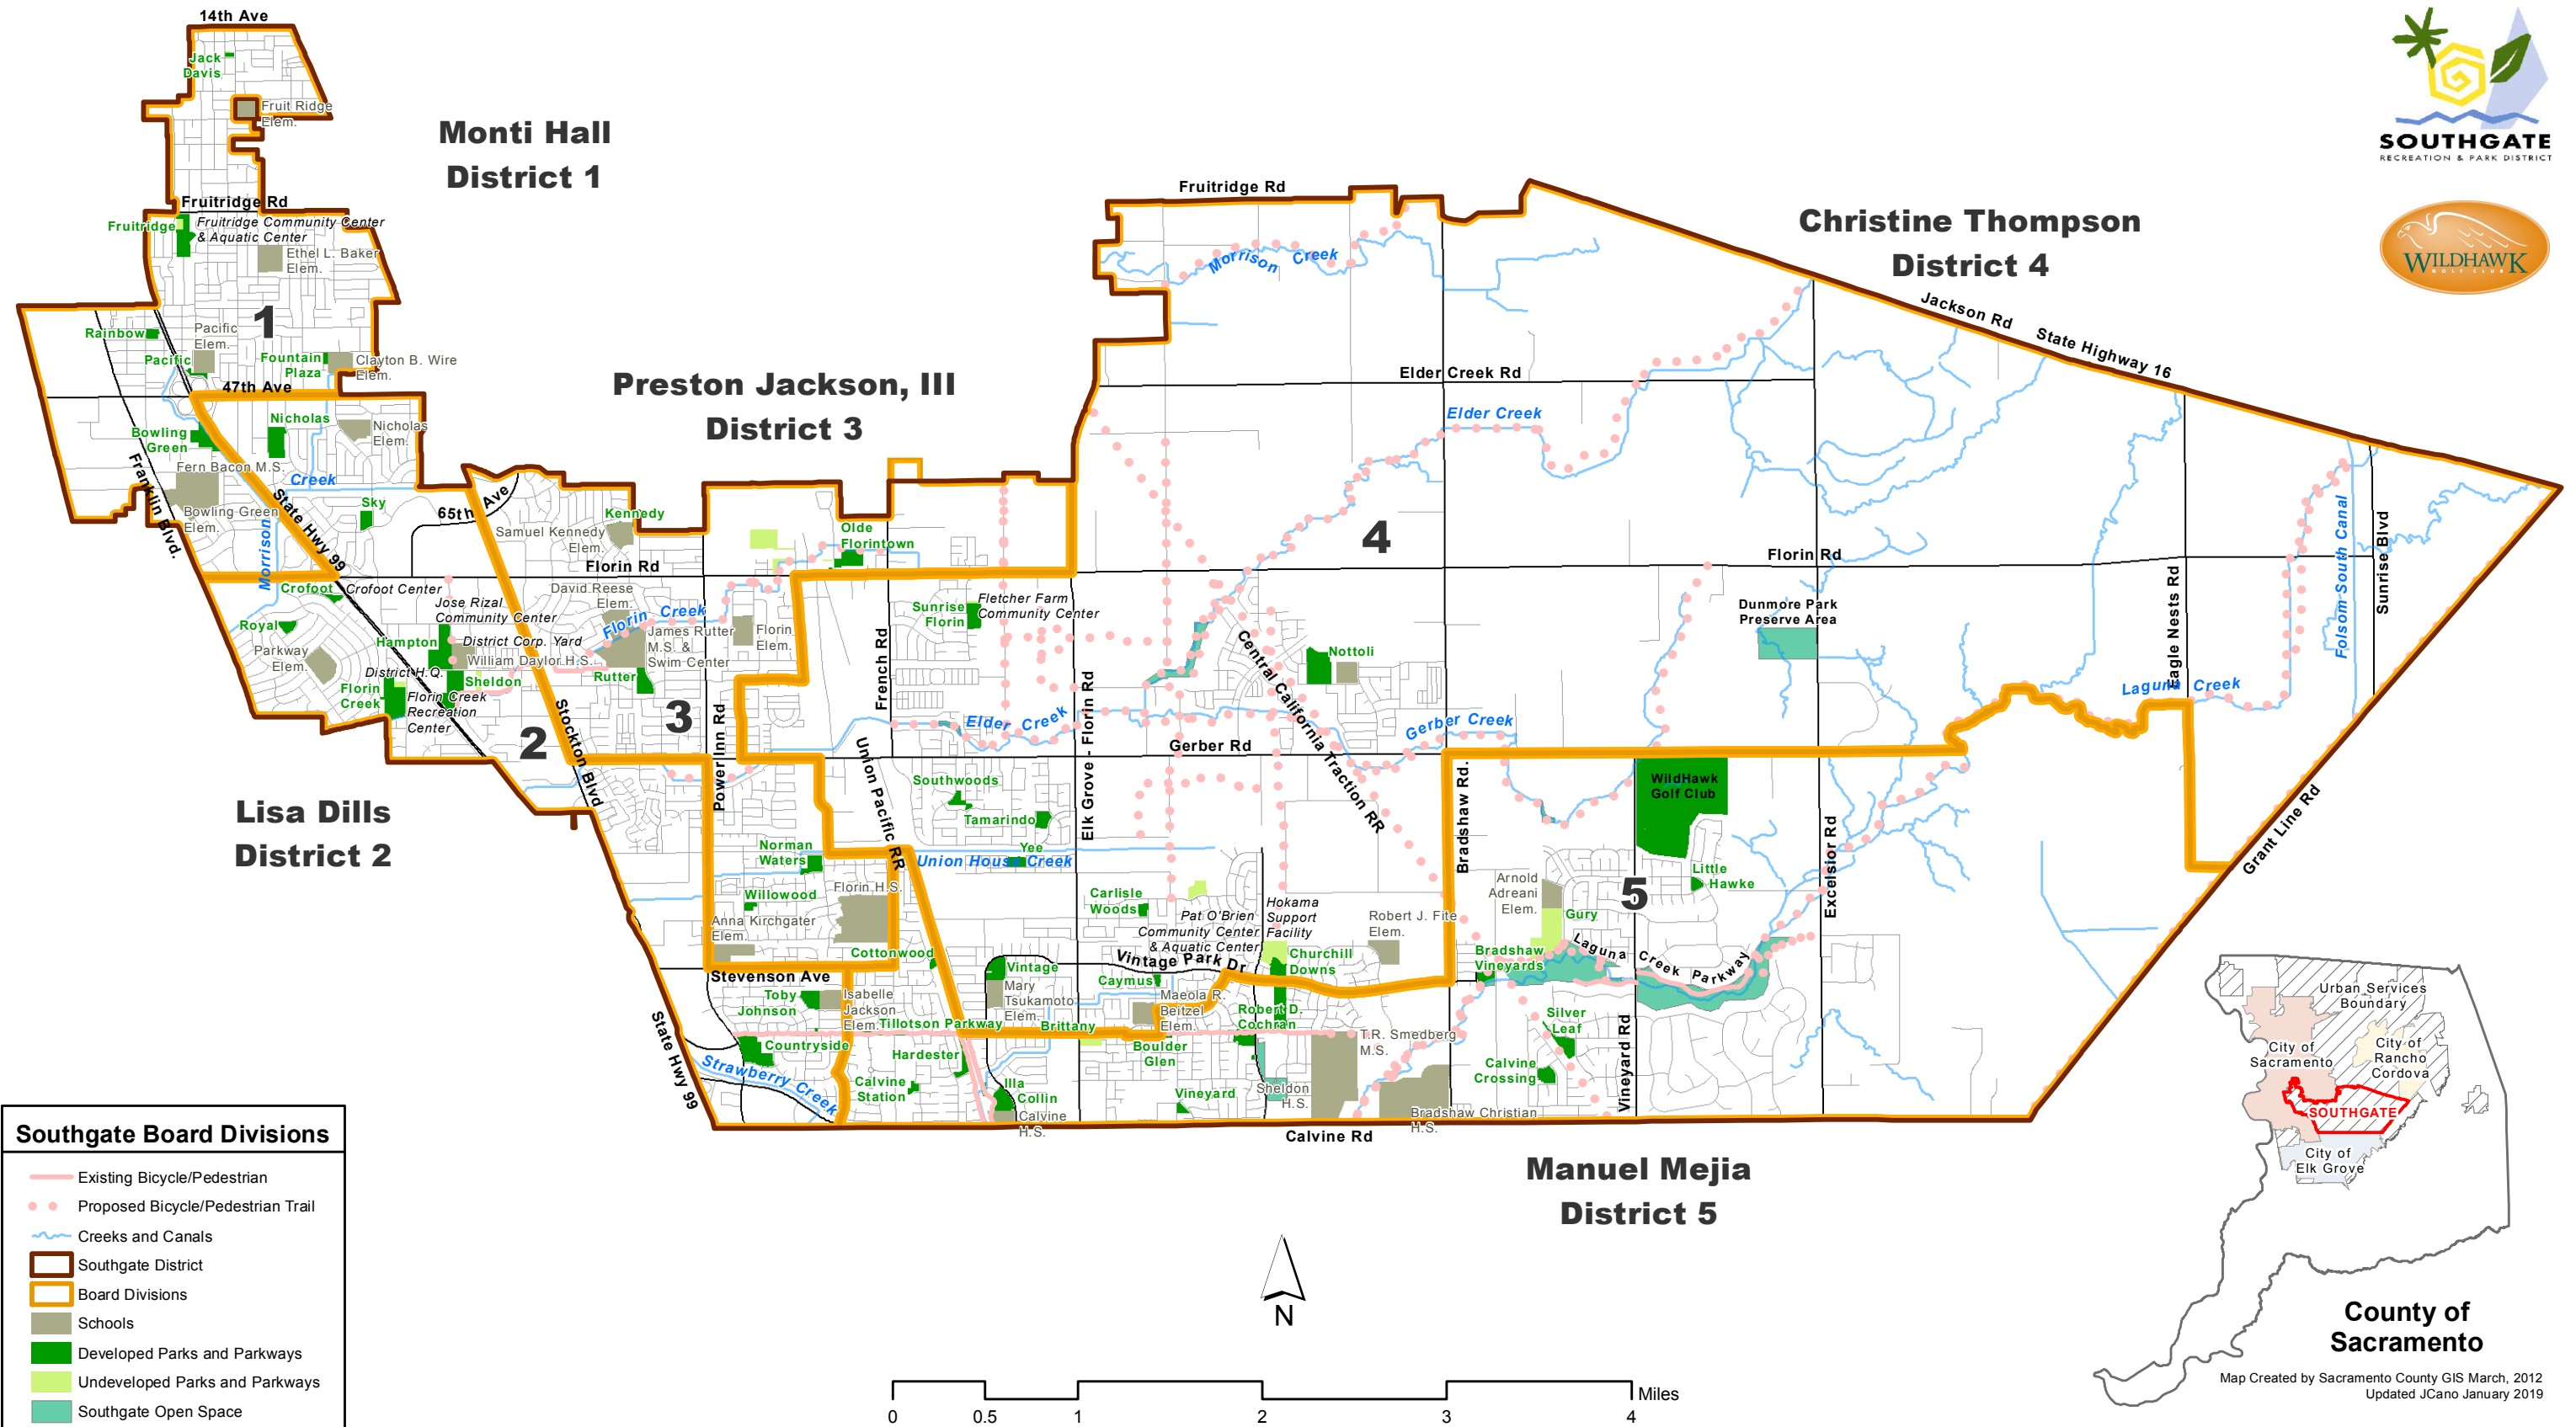

# SOUTHGATE RECREATION & PARK DISTRICT

**Southgate Board Divisions**

- Existing Bicycle/Pedestrian
- Proposed Bicycle/Pedestrian Trail
- ~ Creeks and Canals
- Southgate District
- Board Divisions
- Schools
- Developed Parks and Parkways
- Undeveloped Parks and Parkways
- Southgate Open Space

Map Created by Sacramento County GIS March, 2012  
Updated J.Cano January 2019